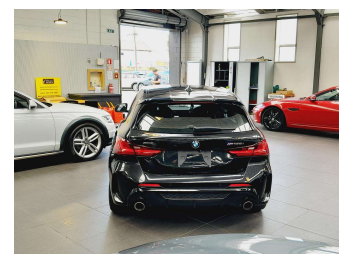

2019 BMW M135i X-Drive M Performance New

Purchase Price **\$34,995**

Includes GST
Excludes on-road costs of \$595

Finance may be available on this vehicle. Ask one of our friendly staff for more information.

Gain peace of mind with Mechanical Breakdown Insurance. **Ask us how.**

Top features

- » Cruise Control
- » Heated Seats
- » Reversing Camera

Body Style
5 door, Hatchback

Odometer
71,490 km

Engine
2000 cc, In-line 4 cylinder

Ext Colour
Black

History
-

Seats
5 seats, Suede

CO2 Emissions
★★★★☆
193 grams/km

Energy Economy
★★★★☆
Annual fuel cost of \$3,250
8.3L per 100km

Cost per year is an estimate based on petrol price of \$2.80 per litre and an average distance of 14000 km. Emissions and Energy Economy figures standardised to 3P WLTP.