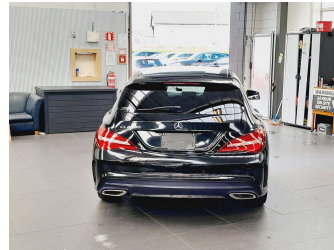

2016 Mercedes-Benz CLA 180 Shooting Brake AMG

Purchase Price **\$19,995**

Includes GST
Excludes on-road costs of \$595

Finance may be available on this vehicle. Ask one of our friendly staff for more information.

Gain peace of mind with Mechanical Breakdown Insurance. **Ask us how.**

Top features

None Listed

Body Style
5 door, Station Wagon

Odometer
64,790 km

Engine
1600 cc, In-line 4 cylinder

Fuel Type
Petrol

Transmission
Automatic, Tiptronic