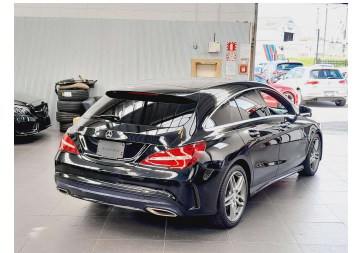

2016 Mercedes-Benz CLA 180 Shooting Brake AMG

Purchase Price **\$19,995**

Includes GST
Excludes on-road costs of \$595

Finance may be available on this vehicle. Ask one of our friendly staff for more information.

Gain peace of mind with Mechanical Breakdown Insurance. **Ask us how.**

Top features

None Listed

Body Style
5 door, Station Wagon

Odometer
64,790 km

Engine
1600 cc, In-line 4 cylinder

Fuel Type
Petrol

Transmission
Automatic, Tiptronic