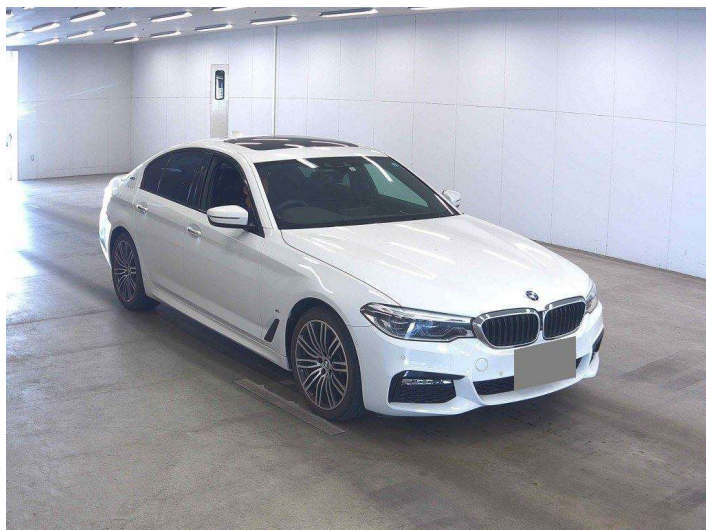

# 2017 BMW 530e M-Sport Plug-in Hybrid Phev

**Purchase Price** **\$37,995**

Includes GST  
Excludes on-road costs of \$595

Finance may be available on this vehicle. Ask one of our friendly staff for more information.

Gain peace of mind with Mechanical Breakdown Insurance. **Ask us how.**

**Top features**

- » paddle shift
- » Reversing Camera

Body Style  
**4 door, Sedan**

Odometer  
**22,560 km**

Engine  
**2000 cc, Plug-in Hybrid**

Fuel Type  
**Plug-in Hybrid**

Transmission  
**Automatic, Tiptronic**

Wheels  
**Factory Alloys**

VIN  
**WBAJA92090G989519**

Interior  
**Black, Leather**

Safety  
-

Reg No.  
-

Ext Colour  
**White**