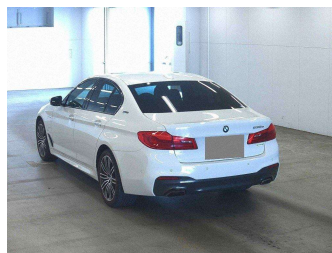

# 2017 BMW 530e M-Sport Plug-in Hybrid Phev

**Purchase Price** **\$37,995**

Includes GST  
Excludes on-road costs of \$595

Finance may be available on this vehicle. Ask one of our friendly staff for more information.

Gain peace of mind with Mechanical Breakdown Insurance. **Ask us how.**

**Top features**

- » paddle shift
- » Reversing Camera

Body Style  
**4 door, Sedan**

Odometer  
**22,560 km**

Engine  
**2000 cc, Plug-in Hybrid**

Fuel Type  
**Plug-in Hybrid**

Transmission  
**Automatic, Tiptronic**

Wheels  
**Factory Alloys**

VIN  
**WBAJA92090G989519**

Interior  
**Black, Leather**

Safety  
-

Reg No.  
-

Ext Colour  
**White**