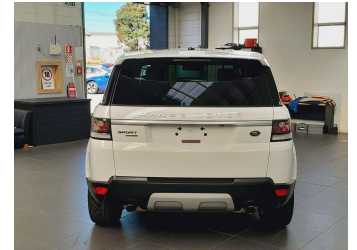

2014 Land Rover Range Rover Sport HSE 3.0

Purchase Price **\$46,995**

Includes GST
Excludes on-road costs of \$595

Finance may be available on this vehicle. Ask one of our friendly staff for more information.

Gain peace of mind with Mechanical Breakdown Insurance. **Ask us how.**

Top features

- » Cruise Control

Body Style
5 door, SUV / 4x4

Odometer
53,816 km

Engine
3000 cc, V6

Fuel Type
Petrol

Transmission
Automatic, Tiptronic, 4WD