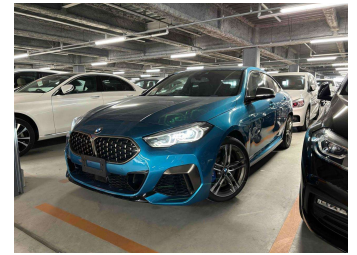

2020 BMW M235i xDrive Gran Coupe -M-Sport

Purchase Price **\$39,995**

Includes GST
Excludes on-road costs of \$595

Finance may be available on this vehicle. Ask one of our friendly staff for more information.

Gain peace of mind with Mechanical Breakdown Insurance. **Ask us how.**

Top features

- » Reversing Camera

Body Style
4 door, Sedan

Odometer
19,499 km

Engine
2000 cc, In-line 4 cylinder

Fuel Type
Petrol

Transmission
Automatic, Tiptronic, 4WD