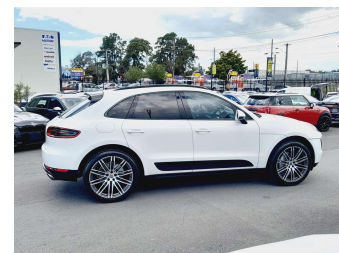

2014 Porsche Macan S DIESEL 3.0D/4WD/NZ NEW

Purchase Price
Includes GST, Registration & Licensing

\$32,995

Finance may be available on this vehicle. Ask one of our friendly staff for more information.

Gain peace of mind with Mechanical Breakdown Insurance. **Ask us how.**

Top features

None Listed

Body Style
4 door, SUV / 4x4

Odometer
154,720 km

Engine
2967 cc, V6

Fuel Type
Diesel

Transmission
Automatic, Tiptronic, 4WD

Wheels
21", Factory Alloys