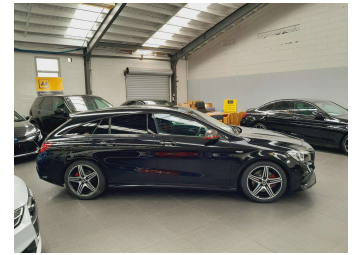

2018 Mercedes-Benz CLA 250 AMG Shooting Brake

Purchase Price **\$24,995**

Includes GST
Excludes on-road costs of \$595

Finance may be available on this vehicle. Ask one of our friendly staff for more information.

Gain peace of mind with Mechanical Breakdown Insurance. **Ask us how.**

Top features

None Listed

Body Style
5 door, Station Wagon

Odometer
83,330 km

Engine
2000 cc, In-line 4 cylinder

Fuel Type
Petrol

Transmission
Automatic, Tiptronic, 4WD