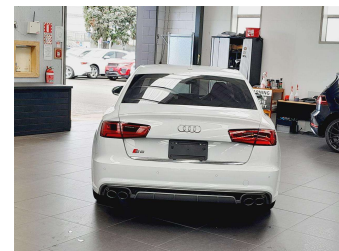

# 2017 Audi S6 4.0 V8 TFSI QUATTRO

Purchase Price

**\$45,995**

Includes GST  
Excludes on-road costs of \$595

Finance may be available on this vehicle. Ask one of our friendly staff for more information.

Gain peace of mind with Mechanical Breakdown Insurance. **Ask us how.**

## Top features

- » Cruise Control
- » paddle shift
- » Reversing Camera

Body Style

**4 door, Sedan**

Odometer

**45,420 km**

Engine

**4000 cc, V8**