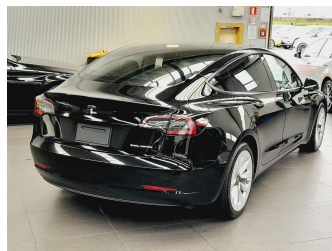

# 2021 Tesla Model 3 Long Range Dual Motor

**Purchase Price** **\$46,995**

Includes GST  
Excludes on-road costs of \$595

Finance may be available on this vehicle. Ask one of our friendly staff for more information.

Interior  
**Black, Leather**

Safety  
  
Based on 2023 VSRR rating

Reg No.  
-

Ext Colour  
**Black**

History  
-

Seats  
**5 seats, Leather**

CO2 Emissions  
**★★★★☆**  
**0 grams/km**

Energy Economy  
**★★★★☆**  
**Annual fuel cost not available**