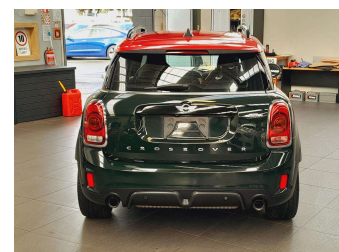

2017 Mini Countryman John Cooper Works All 4

Purchase Price **\$29,995**

Includes GST
Excludes on-road costs of \$595

Finance may be available on this vehicle. Ask one of our friendly staff for more information.

Gain peace of mind with Mechanical Breakdown Insurance. **Ask us how.**

Top features

- » Cruise Control
- » paddle shift
- » Reversing Camera

Body Style
5 door, Hatchback

Odometer
60,900 km

Engine
2000 cc, In-line 4 cylinder

Fuel Type
Petrol

Transmission
Automatic, Tiptronic, 4WD

Wheels
Factory Alloys

VIN
WMWYV920003B90662

Interior
Black, Part Leather

Safety

Based on 2023 VSRR rating

Reg No.
-

Ext Colour
Green Two Tone

History
-

Seats
5 seats, Leather/Suede

CO2 Emissions
★★★★☆
186 grams/km

Energy Economy
★★★★☆☆
Annual fuel cost of \$3,100
7.9L per 100km

Cost per year is an estimate based on petrol price of \$2.80 per litre and an average distance of 14000 km. Emissions and Energy Economy figures standardised to 3P WLTP.