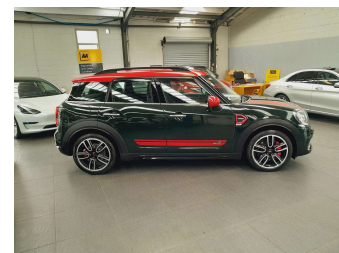

2017 Mini Countryman John Cooper Works All 4

Purchase Price **\$29,995**

Includes GST
Excludes on-road costs of \$595

Finance may be available on this vehicle. Ask one of our friendly staff for more information.

Gain peace of mind with Mechanical Breakdown Insurance. **Ask us how.**

Top features

- » Cruise Control
- » paddle shift
- » Reversing Camera

Body Style
5 door, Hatchback

Odometer
60,900 km

Engine
2000 cc, In-line 4 cylinder

Ext Colour
Green Two Tone

History
-

Seats
5 seats, Leather/Suede

CO2 Emissions
★★★★☆
186 grams/km

Energy Economy
★★★★☆☆
Annual fuel cost of \$3,100
7.9L per 100km

Cost per year is an estimate based on petrol price of \$2.80 per litre and an average distance of 14000 km. Emissions and Energy Economy figures standardised to 3P WLTP.