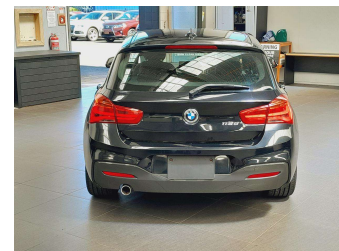

# 2017 BMW 118d M Sport - LCI -New Shape

**Purchase Price** **\$15,995**

Includes GST  
Excludes on-road costs of \$495

Finance may be available on this vehicle. Ask one of our friendly staff for more information.

Gain peace of mind with Mechanical Breakdown Insurance. **Ask us how.**

**Top features**

None Listed

Body Style  
**5 door, Hatchback**

Odometer  
**64,910 km**

Engine  
**2000 cc, In-line 4 cylinder**

Fuel Type  
**Diesel**