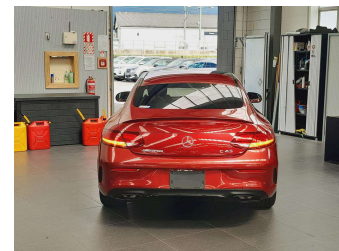

2017 Mercedes-Benz C 43 AMG 4Matic Bi-Turbo

Purchase Price **\$41,995**

Includes GST
Excludes on-road costs of \$595

Finance may be available on this vehicle. Ask one of our friendly staff for more information.

Gain peace of mind with Mechanical Breakdown Insurance. **Ask us how.**

Top features

- » Cruise Control
- » paddle shift

Body Style
2 door, Coupe

Odometer
90,770 km

Engine
3000 cc, V6

Fuel Type
Petrol

Transmission
Automatic, Tiptronic, 4WD