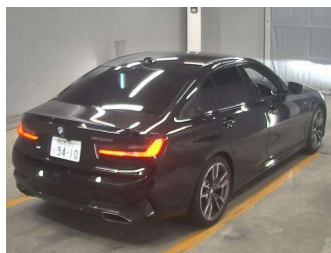

2020 BMW M340i xDrive 3.0L M-Sport New Shape

Purchase Price **\$54,995**

Includes GST
Excludes on-road costs of \$595

Finance may be available on this vehicle. Ask one of our friendly staff for more information.

BMW Financial Services
 
UDC
New Zealand's Finance Company

Gain peace of mind with Mechanical Breakdown Insurance. **Ask us how.**

Top features

None Listed

Body Style
4 door, Sedan

Odometer
78,960 km

Engine
3000 cc, In-line 6 cylinder

Fuel Type
Petrol

Transmission
Automatic, Tiptronic, 4WD

Wheels
Factory Alloys

VIN
WBA5U92080YH40677

Interior
Black, Leather

Safety
-

Reg No.
-

Ext Colour
Black