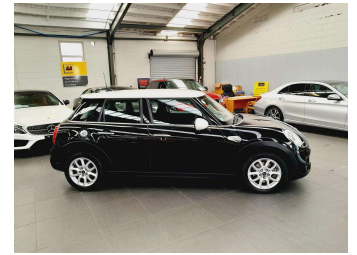

2016 Mini Cooper S Turbo - New Shape

Purchase Price **\$17,995**

Includes GST
Excludes on-road costs of \$595

Finance may be available on this vehicle. Ask one of our friendly staff for more information.

Gain peace of mind with Mechanical Breakdown Insurance. **Ask us how.**

Top features

None Listed

Body Style
5 door, Hatchback

Odometer
76,665 km

Engine
2000 cc, In-line 4 cylinder

Fuel Type
Petrol

Transmission
Automatic, Tiptronic