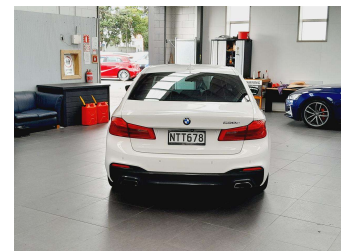

2017 BMW 530e M-Sport Plug-in Hybrid Phev

Purchase Price
Includes GST, Registration & Licensing

\$28,750

Finance may be available on this vehicle. Ask one of our friendly staff for more information.

Gain peace of mind with Mechanical Breakdown Insurance. **Ask us how.**

Top features

None Listed

Body Style
4 door, Sedan

Odometer
76,425 km

Engine
1998 cc, Plug-In Hybrid

Fuel Type
Plug-in Hybrid

Transmission
Automatic, Tiptronic, Rear

Wheels
Factory Alloys