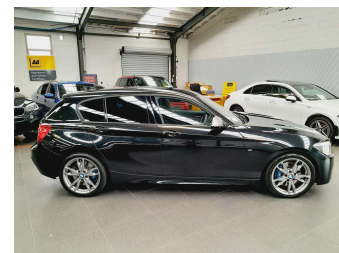

# 2015 BMW M135i M-Sport New Shape

**Purchase Price** **\$24,995**

Includes GST  
Excludes on-road costs of \$595

Finance may be available on this vehicle. Ask one of our friendly staff for more information.

Gain peace of mind with Mechanical Breakdown Insurance. **Ask us how.**

**Top features**

- » paddle shift
- » Reversing Camera

**Body Style**  
5 door, Hatchback

**Odometer**  
53,709 km

**Engine**  
3000 cc, In-line 6 cylinder

**Reg No.**  
-

**Ext Colour**  
Black

**History**  
-

**Seats**  
5 seats, Suede

**CO2 Emissions**  
★★★★☆  
203 grams/km

**Energy Economy**  
★★★★☆  
Annual fuel cost of \$3,410  
8.7L per 100km

Cost per year is an estimate based on petrol price of \$2.80 per litre and an average distance of 14000 km. Emissions and Energy Economy figures standardised to 3P WLTP.