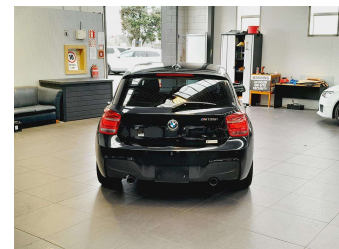

# 2015 BMW M135i M-Sport New Shape

**Purchase Price** **\$24,995**

Includes GST  
Excludes on-road costs of \$595

Finance may be available on this vehicle. Ask one of our friendly staff for more information.

Gain peace of mind with Mechanical Breakdown Insurance. **Ask us how.**

**Top features**

- » paddle shift
- » Reversing Camera

**Body Style**  
5 door, Hatchback

**Odometer**  
53,709 km

**Engine**  
3000 cc, In-line 6 cylinder

**Reg No.**  
-

**Ext Colour**  
Black

**History**  
-

**Seats**  
5 seats, Suede

**CO2 Emissions**  
★★★★☆  
203 grams/km

**Energy Economy**  
★★★★☆  
Annual fuel cost of \$3,410  
8.7L per 100km

Cost per year is an estimate based on petrol price of \$2.80 per litre and an average distance of 14000 km. Emissions and Energy Economy figures standardised to 3P WLTP.