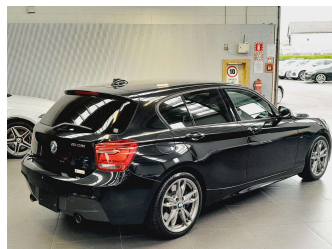

# 2015 BMW M135i M-Sport New Shape

**Purchase Price** **\$24,995**

Includes GST  
Excludes on-road costs of \$595

Finance may be available on this vehicle. Ask one of our friendly staff for more information.

Gain peace of mind with Mechanical Breakdown Insurance. **Ask us how.**

**Top features**

- » paddle shift
- » Reversing Camera

**Body Style**  
5 door, Hatchback

**Odometer**  
53,709 km

**Engine**  
3000 cc, In-line 6 cylinder

**Reg No.**  
-

**Ext Colour**  
Black

**History**  
-

**Seats**  
5 seats, Suede

**CO2 Emissions**  
★★★★☆  
203 grams/km

**Energy Economy**  
★★★★☆  
Annual fuel cost of \$3,410  
8.7L per 100km

Cost per year is an estimate based on petrol price of \$2.80 per litre and an average distance of 14000 km. Emissions and Energy Economy figures standardised to 3P WLTP.