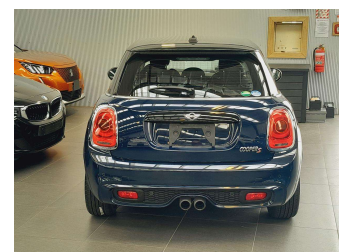

2018 Mini Cooper S Turbo - New Shape

Purchase Price **\$24,995**

Includes GST
Excludes on-road costs of \$595

Finance may be available on this vehicle. Ask one of our friendly staff for more information.

Gain peace of mind with Mechanical Breakdown Insurance. **Ask us how.**

Top features

- » Reversing Camera

Body Style
5 door, Hatchback

Odometer
20,043 km

Engine
2000 cc, In-line 4 cylinder

Fuel Type
Petrol

Transmission
Automatic, Tiptronic